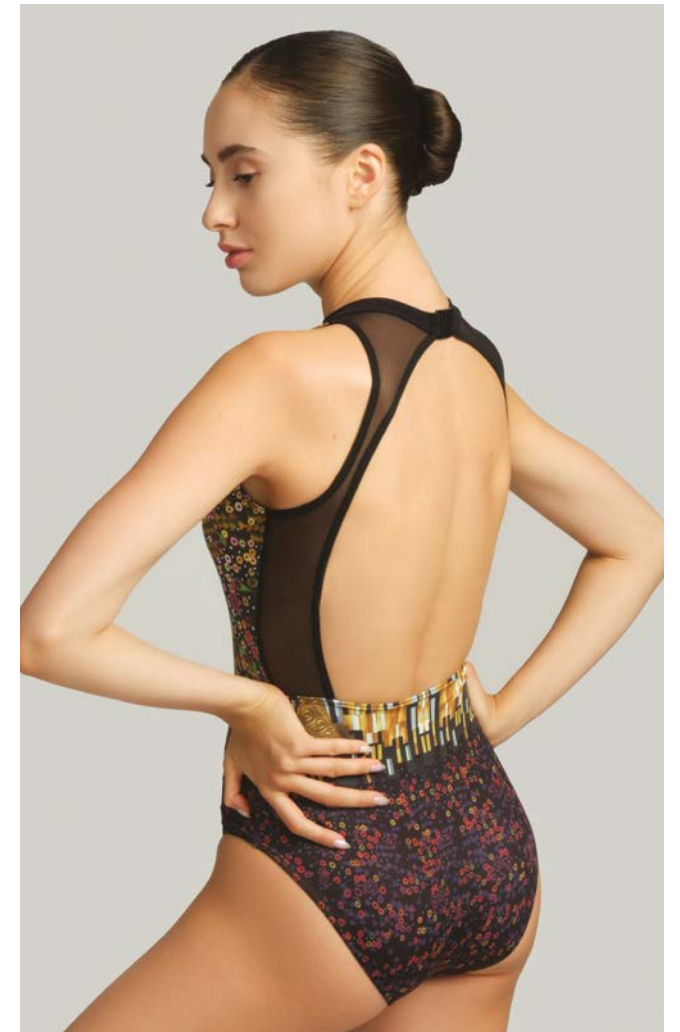

Color / Size	XXS	XS	S	M	L	XL
Blossoming Garden