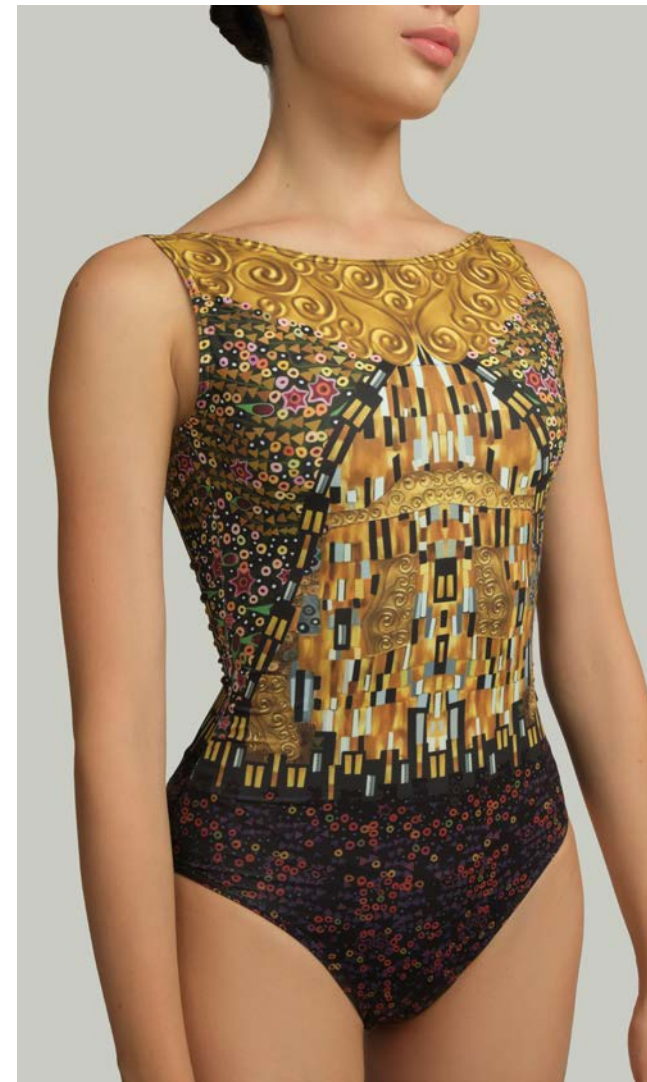

Color / Size	XXS	XS	S	M	L	XL
Blossoming Garden