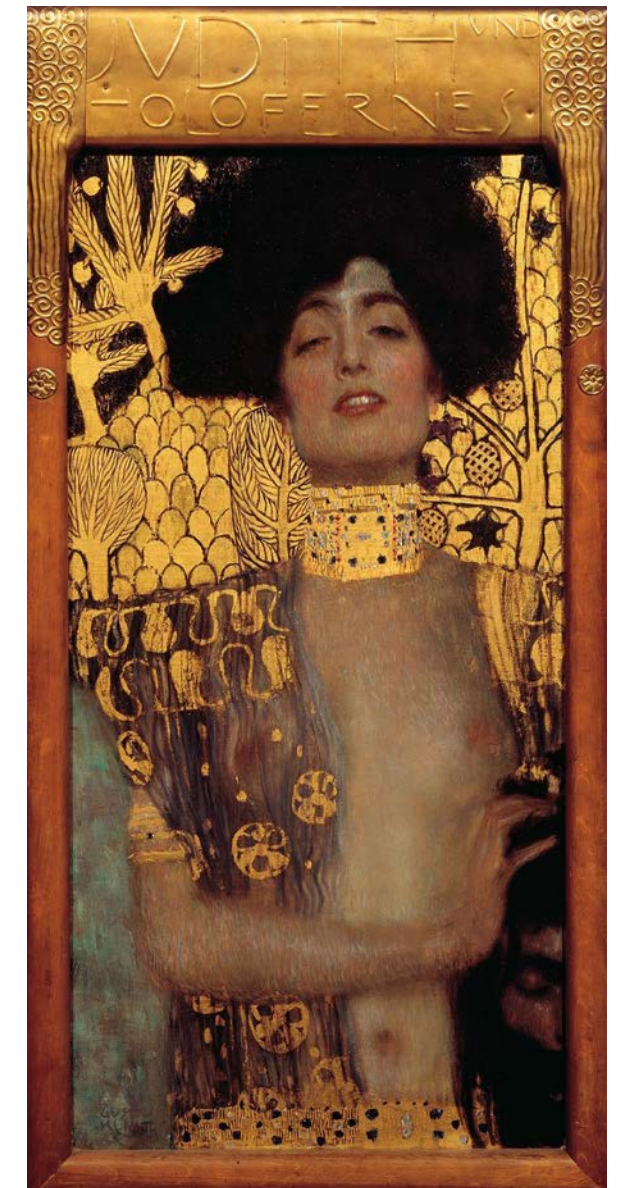

“ TRUTH IS LIKE FIRE;
TO TELL THE TRUTH
MEANS TO GLOW AND BURN, ”

said Gustav Klimt, the storied avant-garde painter whose glistening, flaming works inspired our new Black Label collection.

With these leotards, we made his works leave the frame — quite literally — and brought their light and energy to you. Why?

Because ballerinas are a living art, too. From head to toes, glowing and burning from within. They are light and they are fire — just like Klimt's works.

Because true art can never stay within a frame. Our Black Label collection transcends borders between different forms of art and adds bohemian charm to your classical ballet look.

If you create fire with every step on stage, if your dance pulsates with emotion, if you are not afraid to stand out — these pieces are for you.

NIKOLAY® Black Label.
Do art. Be art.

Gustav Klimt
Judith and the Head of Holofernes