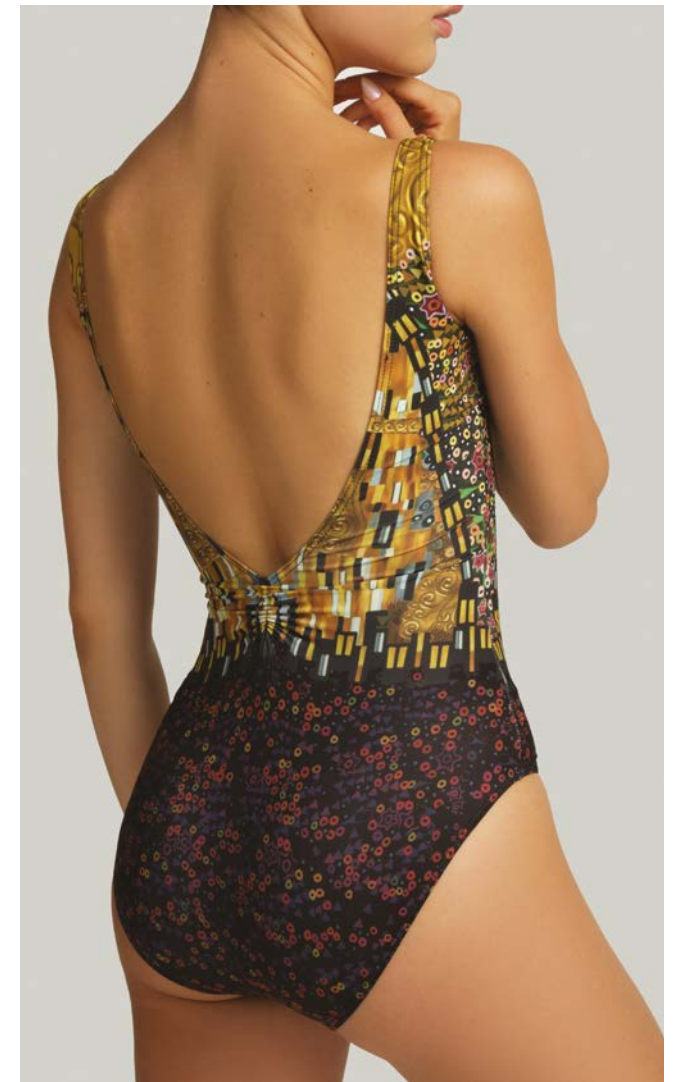

Color / Size	XXS	XS	S	M	L	XL
Blossoming Garden