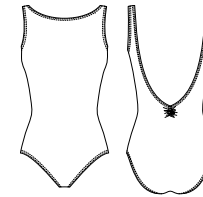

Color / Size	XXS	XS	S	M	L	XL
Blossoming Garden