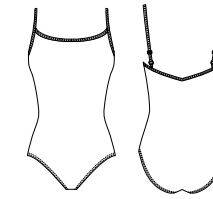

Color / Size	XXS	XS	S	M	L	XL
Blossoming Garden