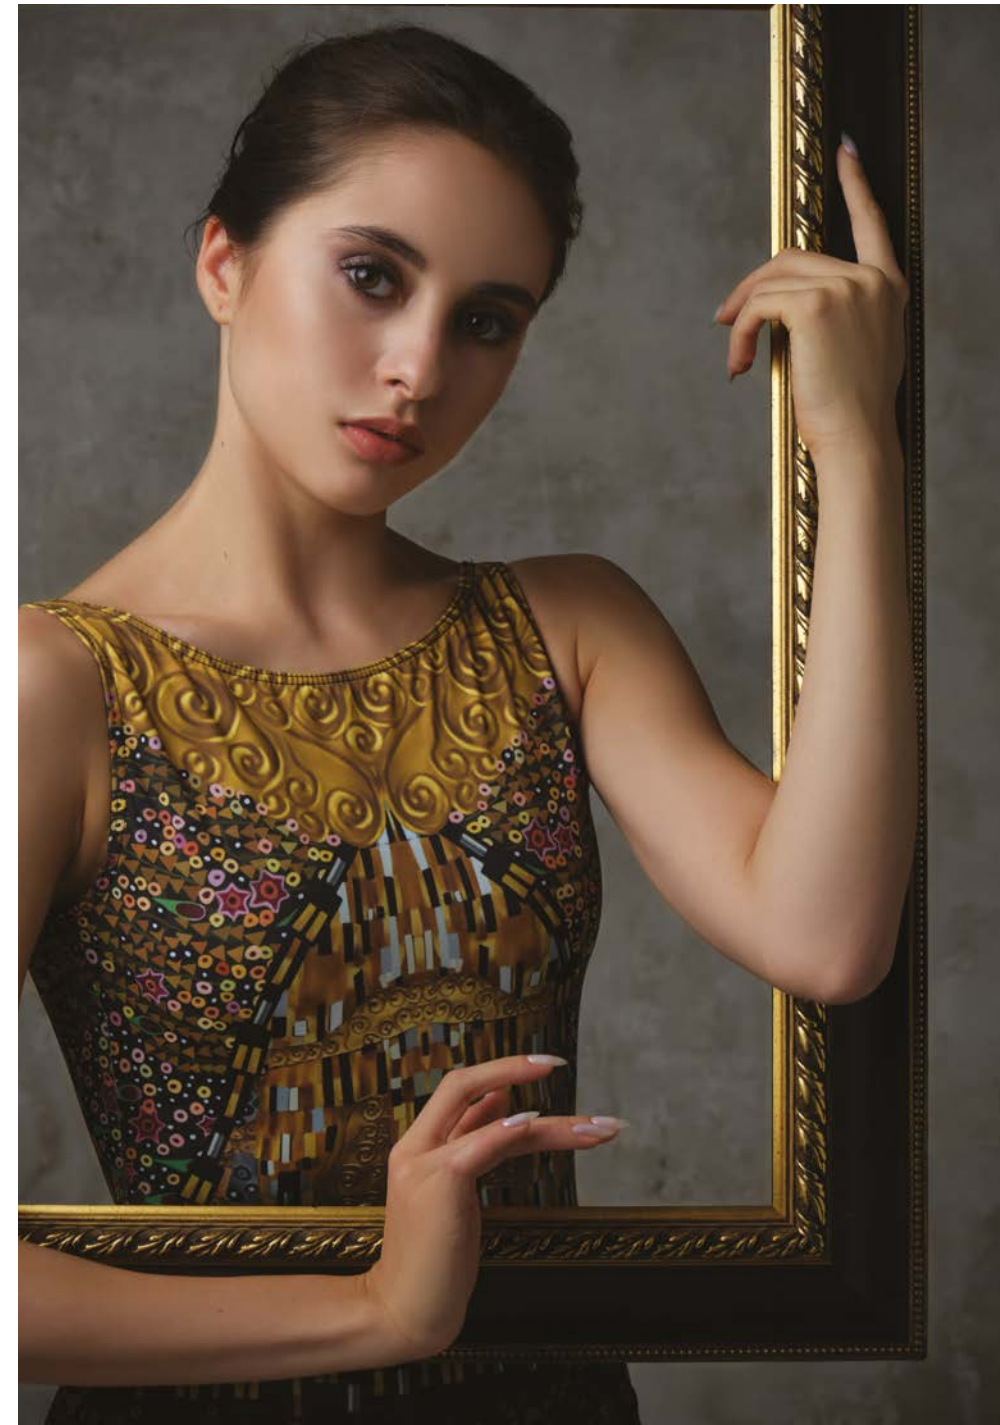

On the left page
Gustav Klimt. The Tree of Life. Fragment