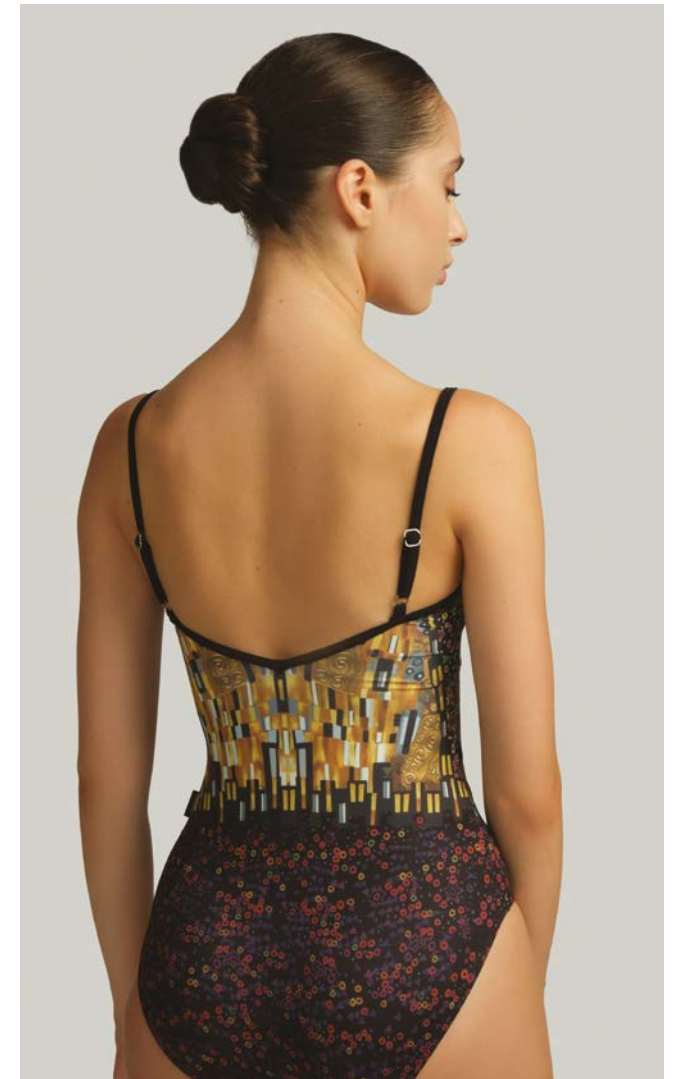

DIANA

Camisole leotard

DA3031LPN

A gorgeous adjustable camisole strap leotard with an elegant open mid back. Stunning Gustav Klimt inspired print is showcased on this lovely leotard.

Fully front lined with removable bra cup pockets

80% polyester, 20% elastane