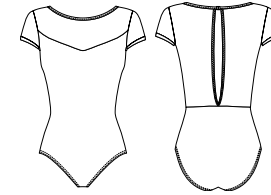

Color / Size	XXS	XS	S	M	L	XL
Blossoming Garden