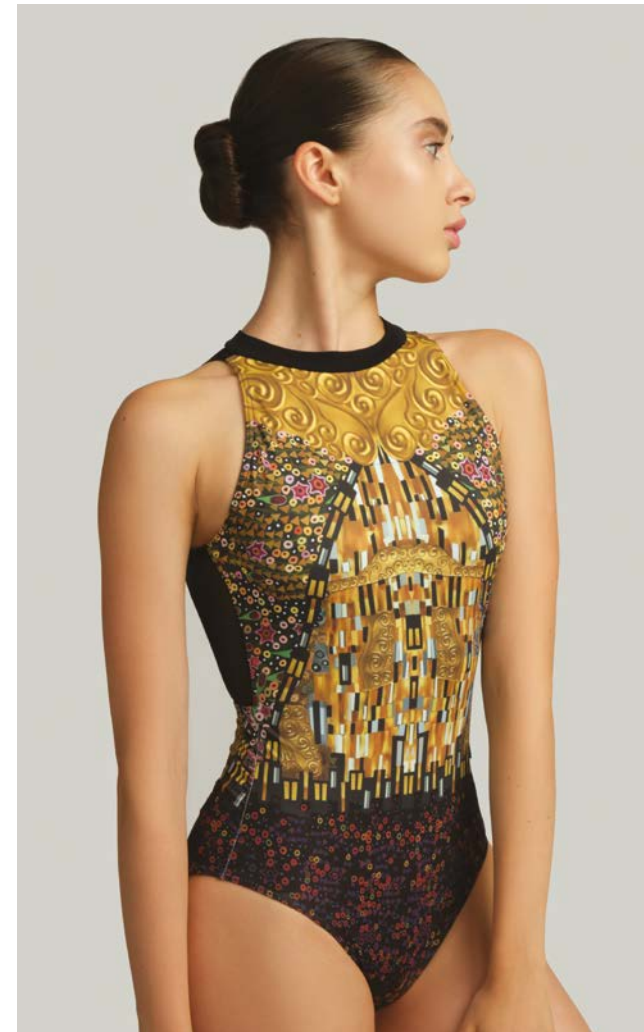

Color / Size	XXS	XS	S	M	L	XL
Blossoming Garden