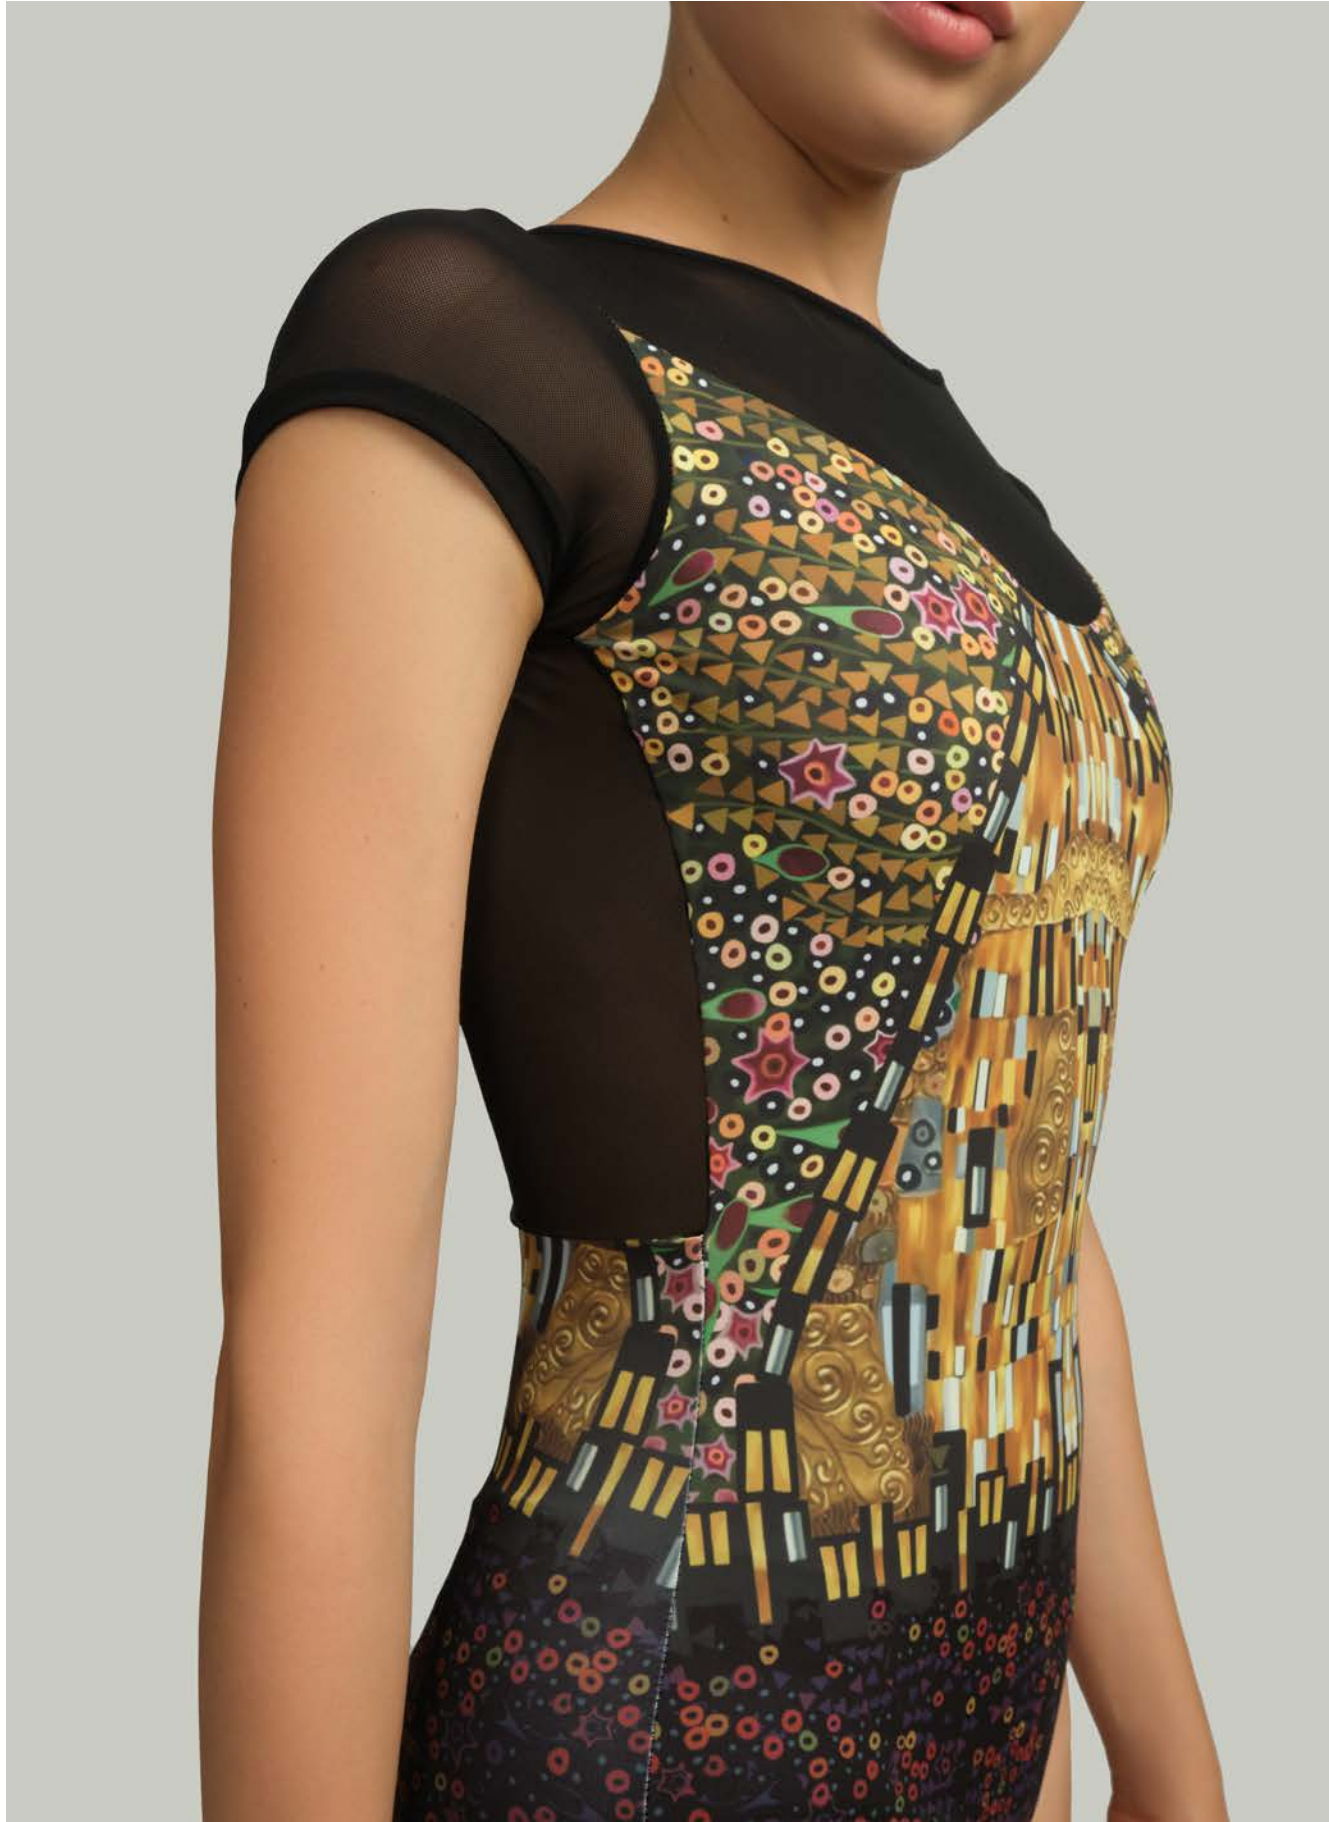

DIMETRIA

Cap sleeve leotard

DA3033LPN

Sweetheart neckline and cap sleeves. Beautiful mesh cross-over mock wrap detail on lower back. Elegant black mesh makes this Klimt inspired print even more sophisticated.

Fully front lined with removable bra cup pockets

80% polyester, 20% elastane