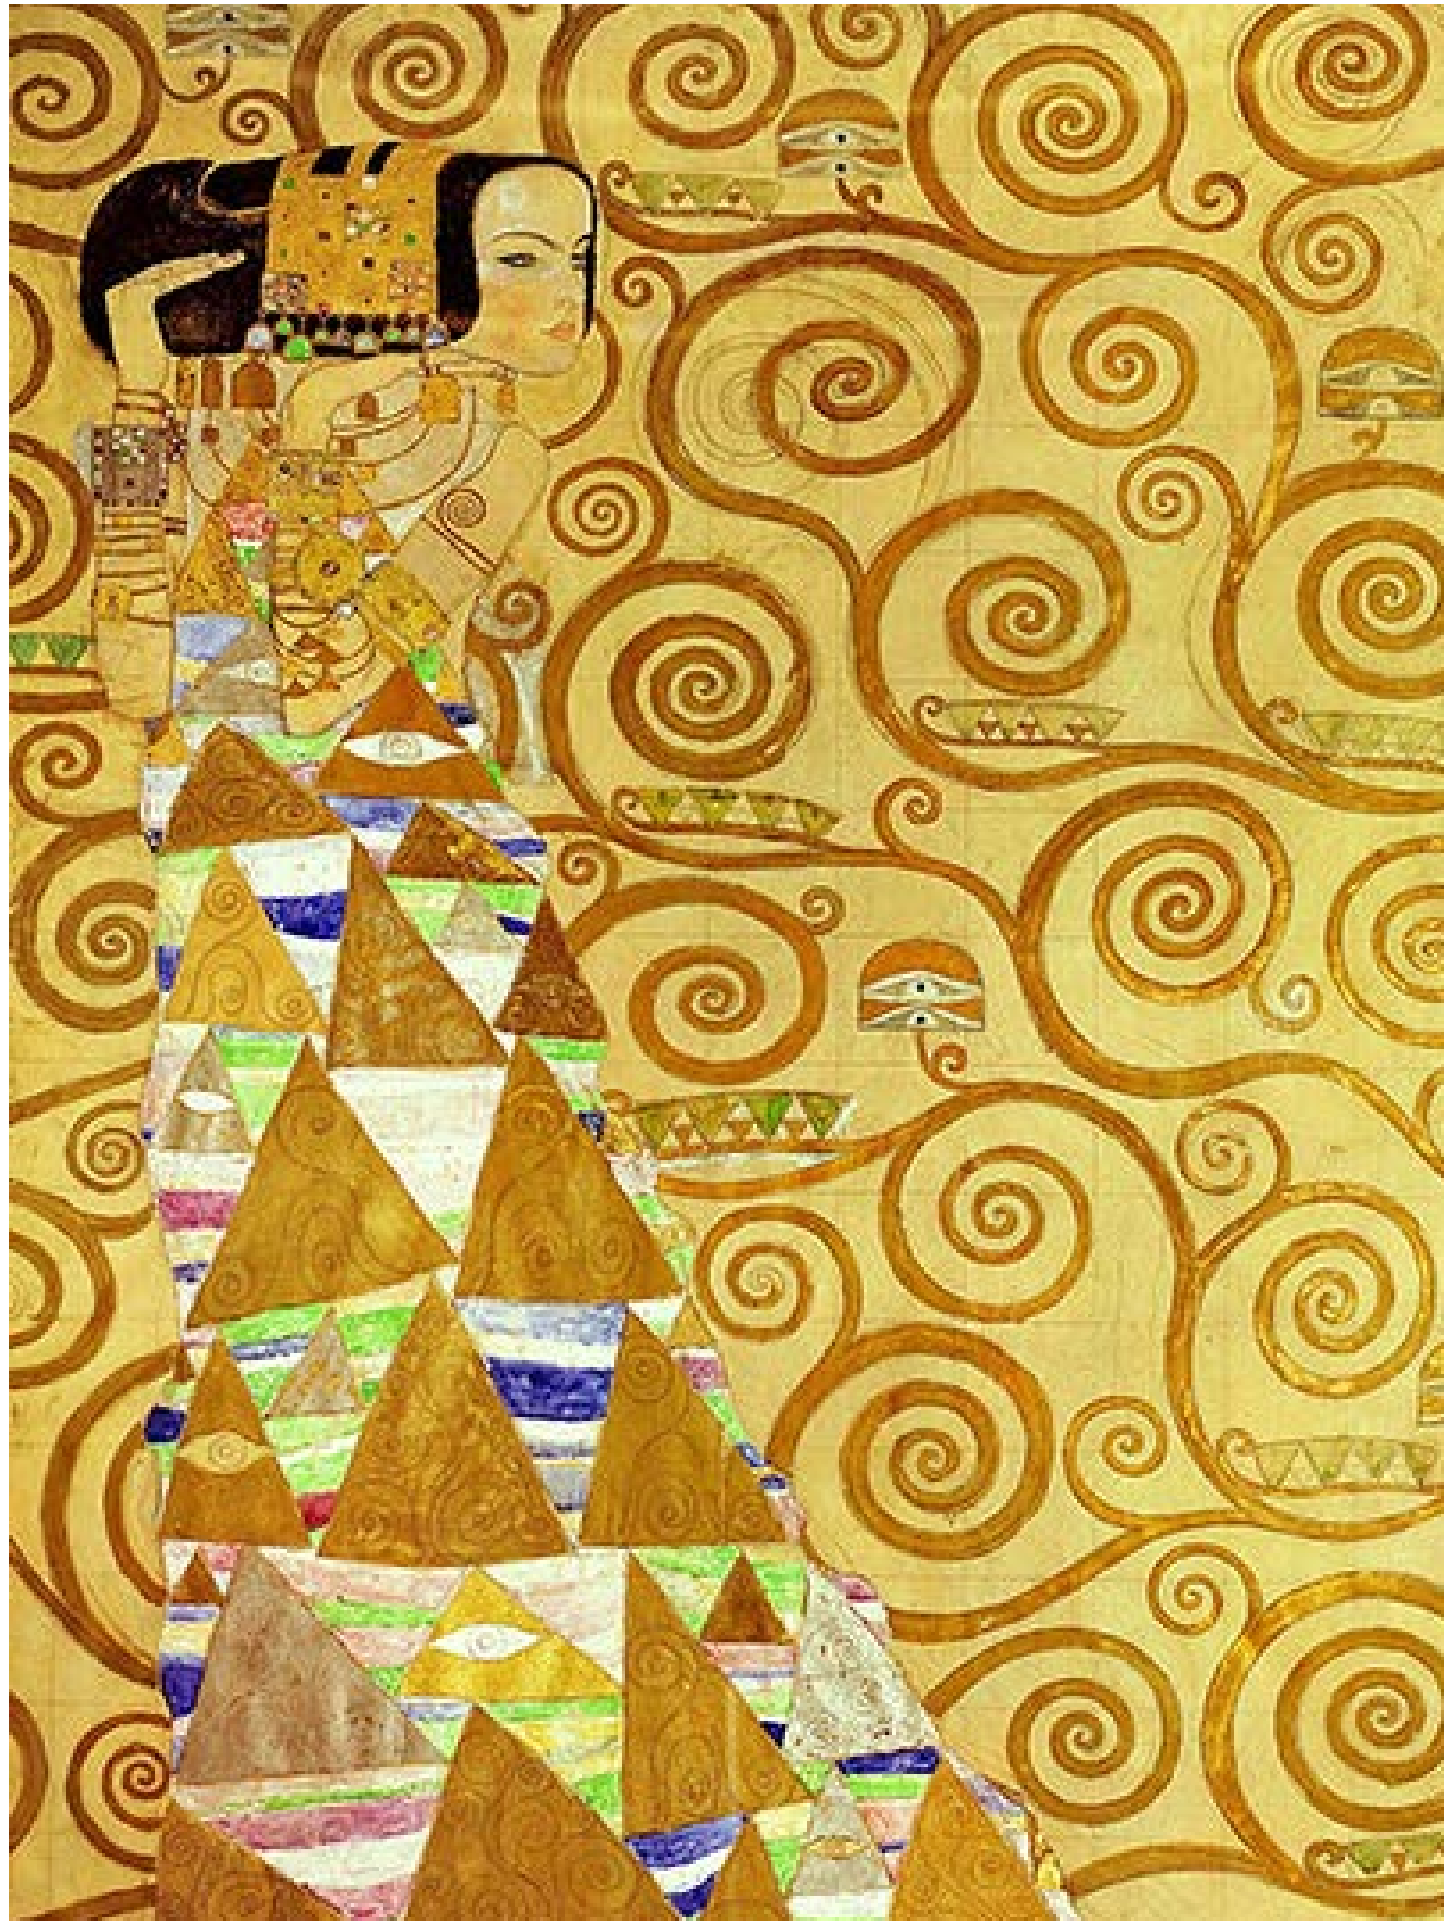

**Nikolay**<sup>®</sup>

BLACK LABEL

LIMITED EDITION #5

“ TRUTH IS LIKE FIRE;  
TO TELL THE TRUTH  
MEANS TO GLOW AND BURN, ”

said Gustav Klimt, the storied avant-garde painter whose glistening, flaming works inspired our new Black Label collection.