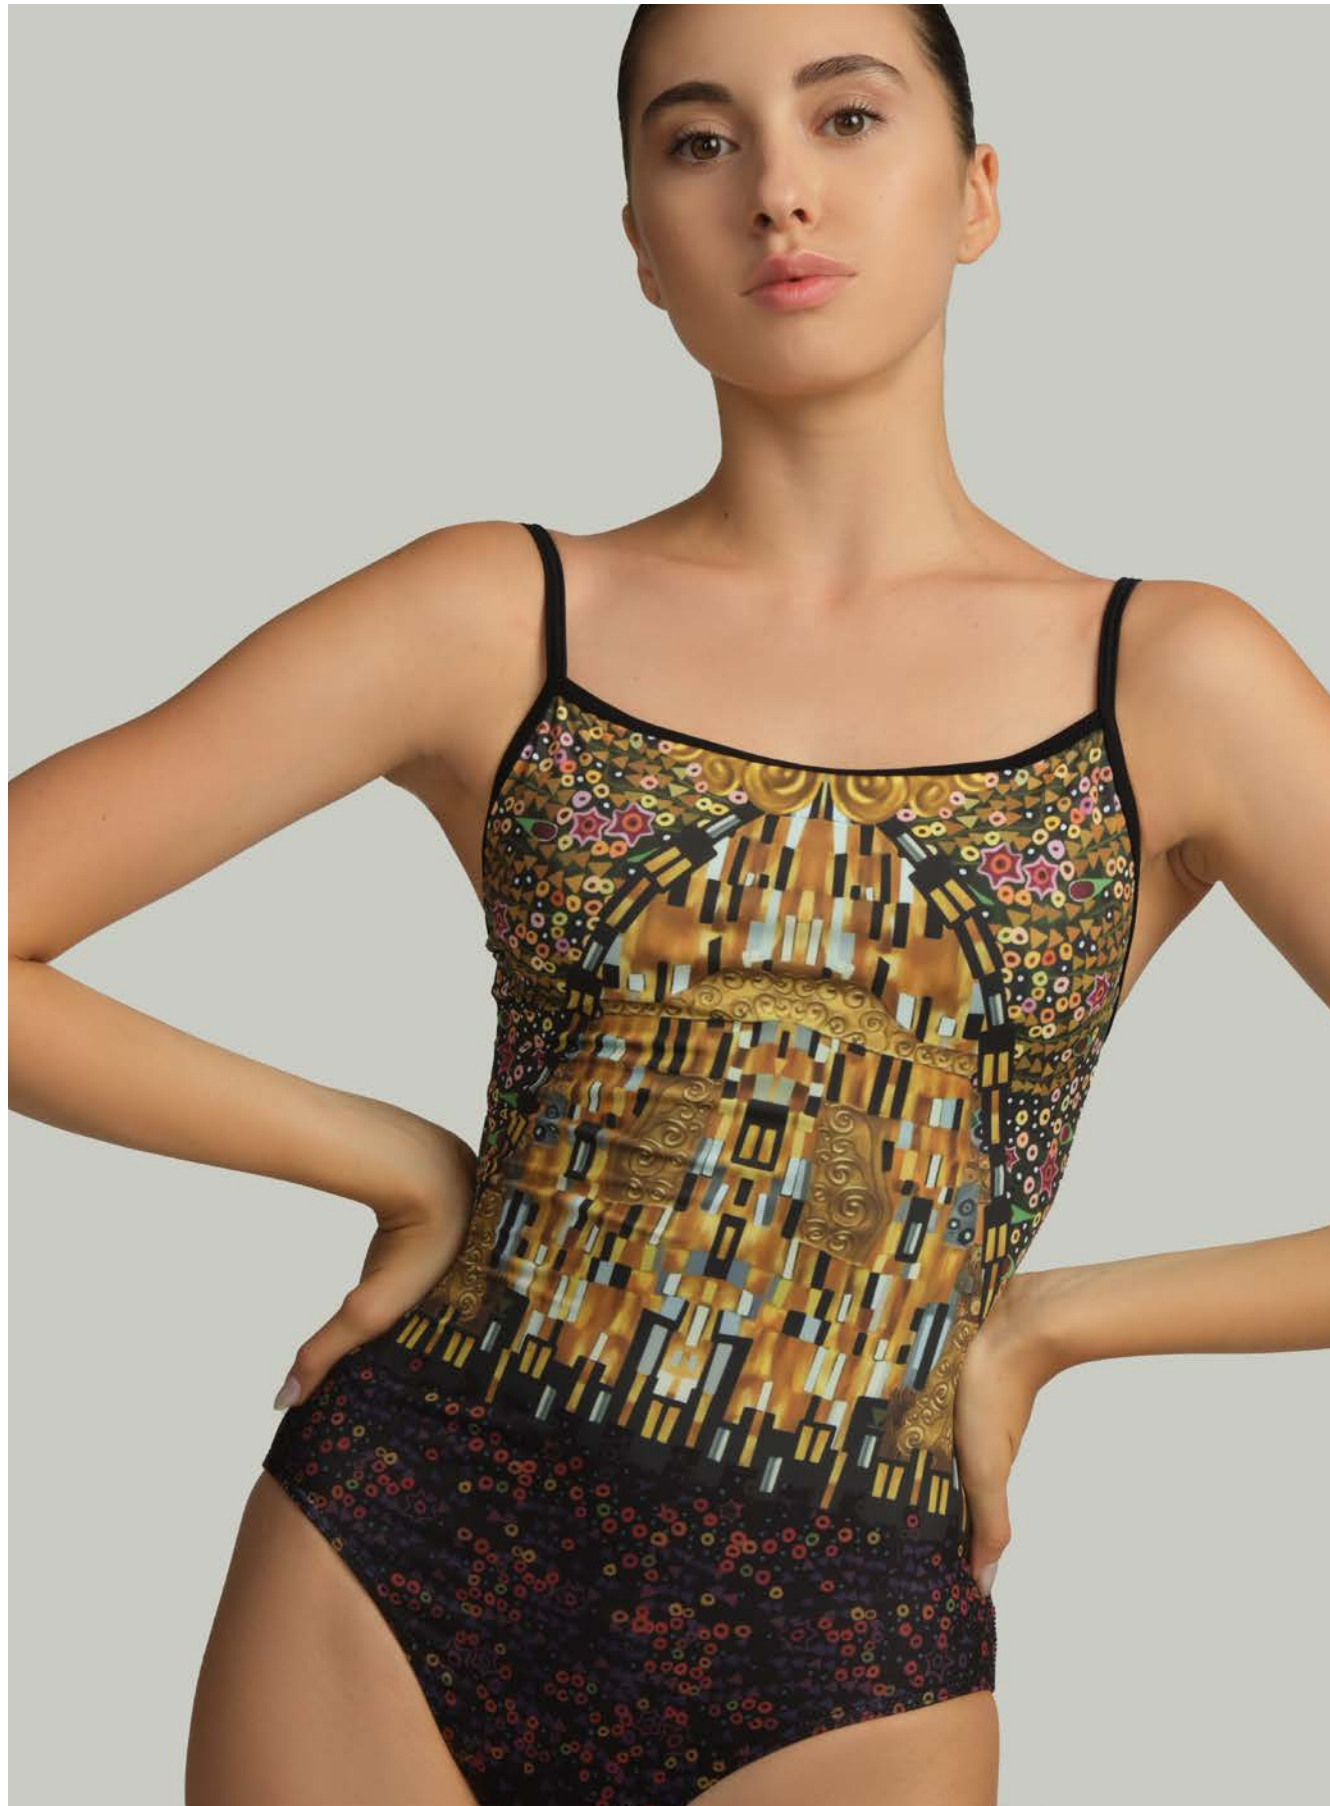

## Tank style leotard

### DA3030LPN

Boat neck tank style leotard has a gorgeous mid open back that also features an adjustable pinch. This very special garment features a print inspired by the great artist Gustav Klimt.

Fully front lined with removable bra cup pockets

# DIANA

### DA3031LPN

A gorgeous adjustable camisole strap leotard with an elegant open mid back. Stunning Gustav Klimt inspired print is showcased on this lovely leotard.

Fully front lined with removable bra cup pockets